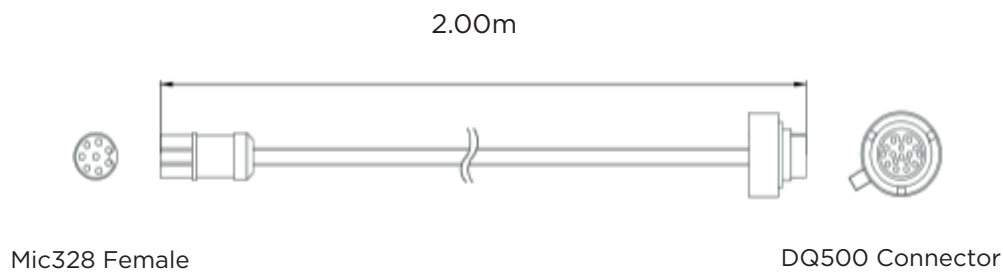

TCU CABLE **FLX2.28**

USER **MANUAL**

**F-PORT OF FLEXBOX TO DQ500 CABLE
ON BENCH MODE CONNECTION**

SKU code : FLX2.28

TCU Cable FLX 2.28

FLX2.28 F-port of FlexBox to DQ500 Cable on BENCH MODE CONNECTION

SKU code : FLX2.28

This Cable connects many TCU to the F-port of FlexBox. The objective of FLX2.28 Cable is to obtain:

- A secure connection mode
- A faster communication speed between TCU and FLEX
- A faster connection between TCU and FlexBox
- A minimal error risk during connection