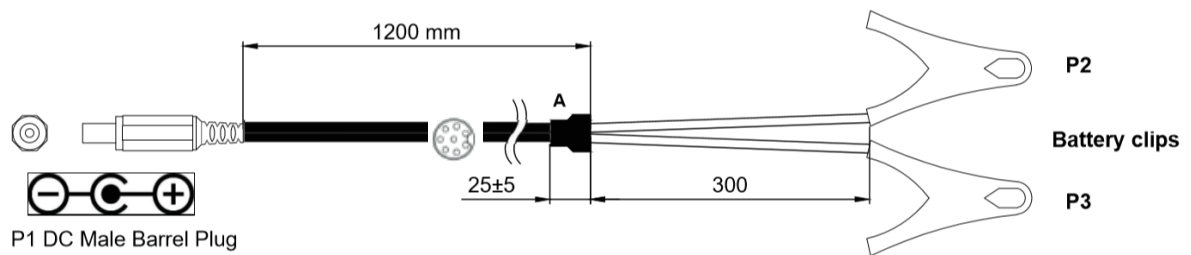

Additional Accessories:

FLX2.45

Correct disposal:

Waste electrical and electronic equipment is waste of a particular type consisting of any electrical or electronic equipment that the owner intends to discard as it is defective, unused or obsolete and therefore destined to be abandoned.