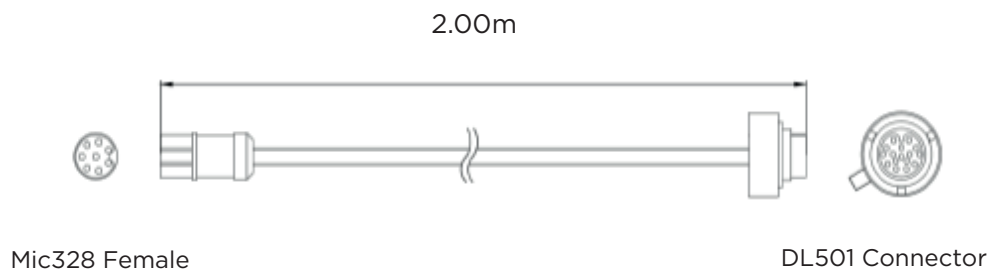

TCU Cable FLX 2.27

FLX2.27 F-port of FlexBox to DL501 Cable on BENCH MODE CONNECTION

SKU code : FLX2.27

This Cable connects many TCU to F-port of FlexBox. The objective of FLX2.27 Cable is to obtain:

- A secure connection mode
- A faster communication speed between TCU and FLEX
- A faster connection between TCU and FlexBox
- A minimal error risk during connection

TCU Compatibility:

- VAG_TEMIC_DL501Gen1
- VAG_TEMIC_DL501Gen2