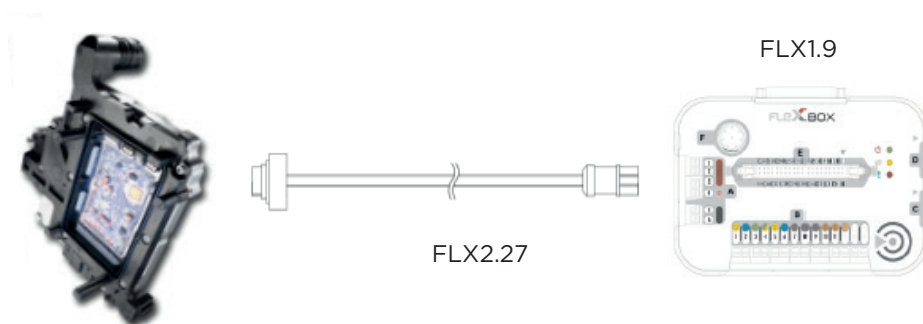

TCU Cable FLX 2.27

FLX2.27 F-port of FlexBox to DL501 Cable on BENCH MODE CONNECTION

SKU code : FLX2.27

This Cable connects many TCU to F-port of FlexBox. The objective of FLX2.27 Cable is to obtain:

- A secure connection mode
- A faster communication speed between TCU and FLEX
- A faster connection between TCU and FlexBox
- A minimal error risk during connection

TCU Compatibility:

- VAG_TEMIC_DL501Gen1
- VAG_TEMIC_DL501Gen2