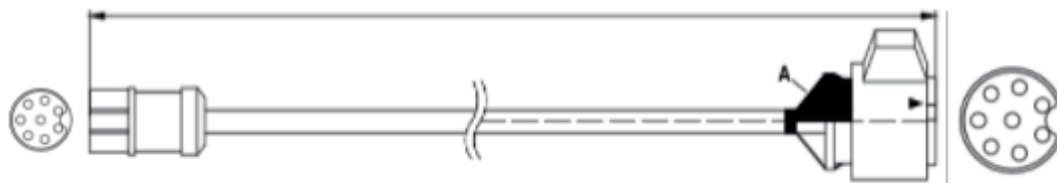

TCU CABLE FLX2.25

USER **MANUAL**

F-PORT OF FLEXBOX TO DQ250 CABLE
ON BENCH MODE CONNECTION

SKU code : FLX2.25

TCU Cable FLX 2.25

FLX2.25 F-port of FlexBox to DQ250 Cable on BENCH MODE CONNECTION

SKU code : FLX2.25

This Cable connects many TCU to F-port of the FlexBox. The objective of FLX2.25 Cable is to obtain:

- A secure connection mode
- A faster communication speed between TCU and FLEX
- A faster connection between TCU and FlexBox
- A minimal error risk during connection