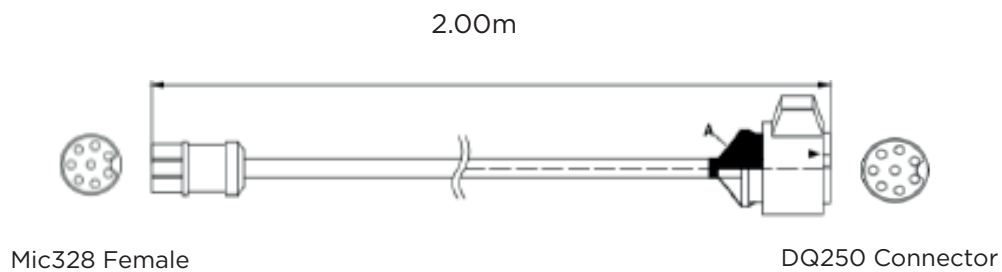

TCU CABLE FLX2.25

USER **MANUAL**

F-PORT OF FLEXBOX TO DQ250 CABLE
ON BENCH MODE CONNECTION

SKU code : FLX2.25

TCU Cable FLX 2.25

FLX2.25 F-port of FlexBox to DQ250 Cable on BENCH MODE CONNECTION

SKU code : FLX2.25

This Cable connects many TCU to F-port of the FlexBox. The objective of FLX2.25 Cable is to obtain:

- A secure connection mode
- A faster communication speed between TCU and FLEX
- A faster connection between TCU and FlexBox
- A minimal error risk during connection