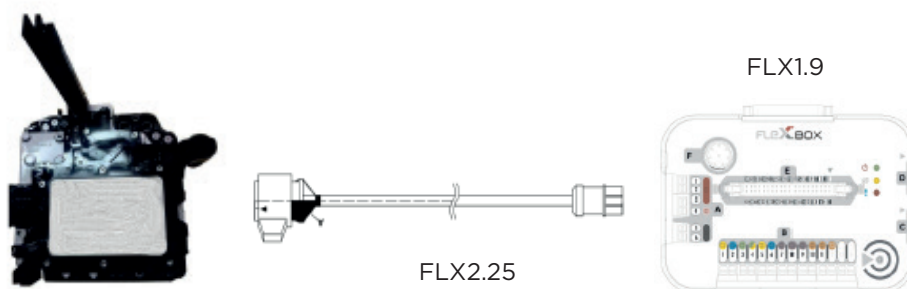

TCU Cable FLX 2.25

FLX2.25 F-port of FlexBox to DQ250 Cable on BENCH MODE CONNECTION

SKU code : FLX2.25

This Cable connects many TCU to F-port of the FlexBox. The objective of FLX2.25 Cable is to obtain:

- A secure connection mode
- A faster communication speed between TCU and FLEX
- A faster connection between TCU and FlexBox
- A minimal error risk during connection

TCU Compatibility:

- VAG_TEMIC_DQ250Exx/Fxx
- VAG_TEMIC_DQ250-MQB