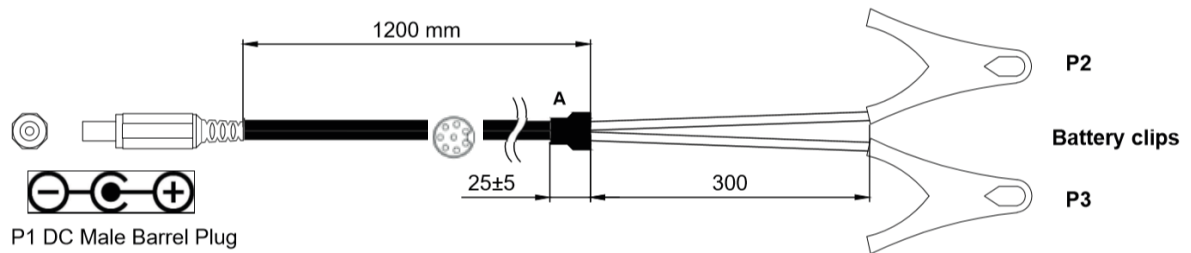

Additional Accessories:

FLX2.45

Correct disposal:

Waste electrical and electronic equipment is waste of a particular type consisting of any electrical or electronic equipment that the owner intends to discard as it is defective, unused or obsolete and therefore destined to be abandoned.