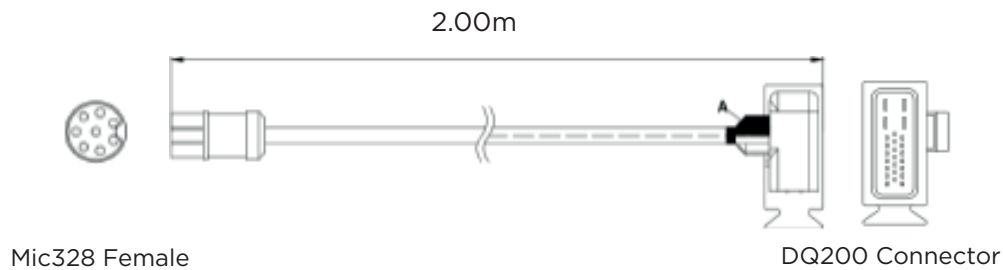

TCU CABLE **FLX2.24**

USER **MANUAL**

F-PORT OF FLEXBOX TO DQ200 CABLE
ON BENCH MODE CONNECTION

SKU code : FLX2.24

TCU Cable FLX 2.24

FLX2.24 F-port of FlexBox to DQ200 Cable on BENCH MODE CONNECTION

SKU code: FLX2.24

This Cable connects many TCU to the F-port of FlexBox. The goal of the FLX2.24 Cable is to obtain:

- A secure connection mode
- A faster communication speed between TCU and FLEX
- A faster connection between TCU and FlexBox
- A minimal error risk during connection