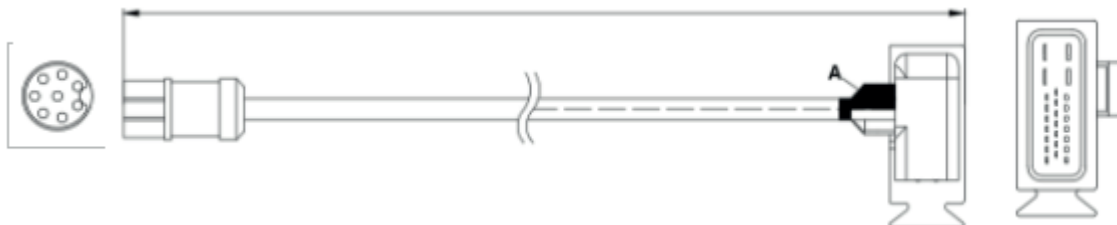

TCU CABLE **FLX2.24**

USER **MANUAL**

F-PORT OF FLEXBOX TO DQ200 CABLE
ON BENCH MODE CONNECTION

SKU code : FLX2.24

TCU Cable FLX 2.24

FLX2.24 F-port of FlexBox to DQ200 Cable on BENCH MODE CONNECTION

SKU code: FLX2.24

This Cable connects many TCU to the F-port of FlexBox. The goal of the FLX2.24 Cable is to obtain:

- A secure connection mode
- A faster communication speed between TCU and FLEX
- A faster connection between TCU and FlexBox
- A minimal error risk during connection