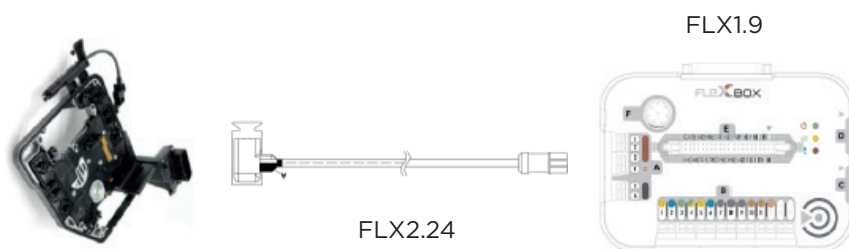

TCU Compatibility:

- VAG_TEMIC_DQ200Dxx
- VAG_TEMIC_DQ200-MQB
- VAG_TEMIC_DQ200-G2_PQ
- VAG_TEMIC_DQ200